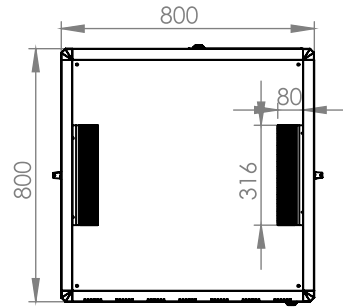

DYNAMIC SERVER CABINET

Technical Drawing

Top View

Bottom View

0°-120°
Front Door
Opening Angle

Top Inside View

Front View

Side View

Rear View

Dimensions in
Width & Height

Note: Castors shown fitted for illustration only.

Part Number

Item Code	Manufacturer Code	Product Description	Height	Width	Depth
824375	LN-FS42U8080-BL-251-S	19" Server Cabinet	42U	800mm	800mm

DYNAMIC SERVER CABINET

Technical Drawing