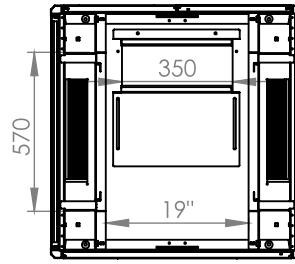

DYNAMIC SERVER CABINET

Technical Drawing

Top View

Bottom View

0°-120°
Front Door
Opening Angle

Top Inside View

Front View

Side View

Rear View

Dimensions in
Width & Height

Note: Castors shown fitted for illustration only.

Part Number

Item Code	Manufacturer Code	Product Description	Height	Width	Depth
824375	LN-FS42U8080-BL-251-S	19" Server Cabinet	42U	800mm	800mm

DYNAMIC SERVER CABINET

Technical Drawing