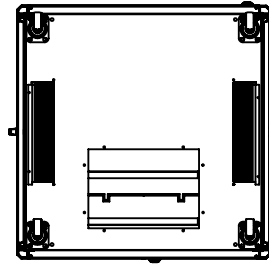

DYNAMIC SERVER CABINET

Technical Drawing

Top View

Bottom View

0°-120°
Front Door
Opening Angle

Top Inside View

Front View

Side View

Rear View

Dimensions in
Width & Height

Note: Castors shown fitted for illustration only.

Part Number

Item Code	Manufacturer Code	Product Description	Height	Width	Depth
824375	LN-FS42U8080-BL-251-S	19" Server Cabinet	42U	800mm	800mm

DYNAMIC SERVER CABINET

Technical Drawing