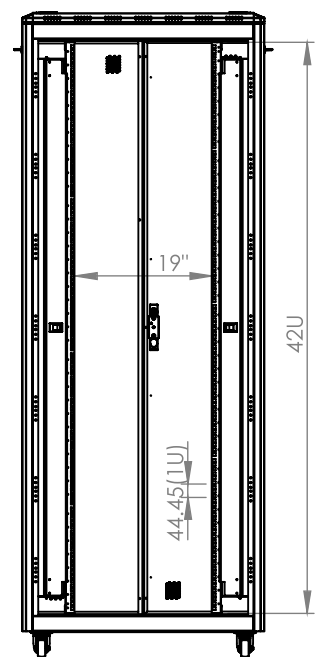

DYNAMIC SERVER CABINET

Technical Drawing

Top View

Bottom View

0°-120°
Front Door
Opening Angle

Top Inside View

Front View

Side View

Rear View

Dimensions in
Width & Height

Note: Castors shown fitted for illustration only.

Part Number

Item Code	Manufacturer Code	Product Description	Height	Width	Depth
824375	LN-FS42U8080-BL-251-S	19" Server Cabinet	42U	800mm	800mm

DYNAMIC SERVER CABINET

Technical Drawing