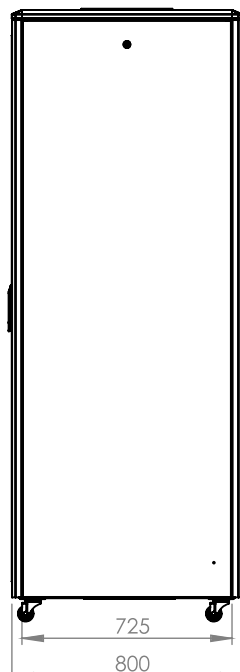

DYNAMIC SERVER CABINET

Technical Drawing

Top View

Bottom View

0°-120°
Front Door
Opening Angle

Top Inside View

Front View

Side View

Rear View

Dimensions in
Width & Height

Note: Castors shown fitted for illustration only.

Part Number

Item Code	Manufacturer Code	Product Description	Height	Width	Depth
824375	LN-FS42U8080-BL-251-S	19" Server Cabinet	42U	800mm	800mm

DYNAMIC SERVER CABINET

Technical Drawing