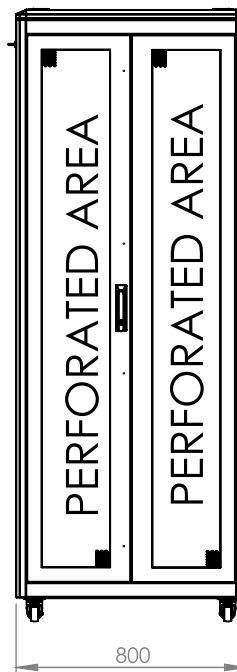

DYNAMIC SERVER CABINET

Technical Drawing

Top View

Bottom View

0°-120°
Front Door
Opening Angle

Top Inside View

Front View

Side View

Rear View

Dimensions in
Width & Height

Note: Castors shown fitted for illustration only.

Part Number

Item Code	Manufacturer Code	Product Description	Height	Width	Depth
824375	LN-FS42U8080-BL-251-S	19" Server Cabinet	42U	800mm	800mm

DYNAMIC SERVER CABINET

Technical Drawing