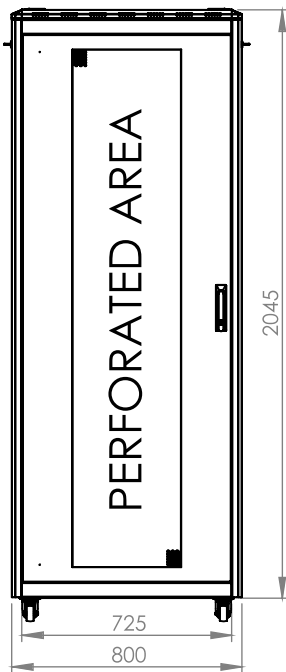

DYNAMIC SERVER CABINET

Technical Drawing

Top View

Bottom View

0°-120°
Front Door
Opening Angle

Top Inside View

Front View

Side View

Rear View

Dimensions in
Width & Height

Note: Castors shown fitted for illustration only.

Part Number

Item Code	Manufacturer Code	Product Description	Height	Width	Depth
824375	LN-FS42U8080-BL-251-S	19" Server Cabinet	42U	800mm	800mm

DYNAMIC SERVER CABINET

Technical Drawing